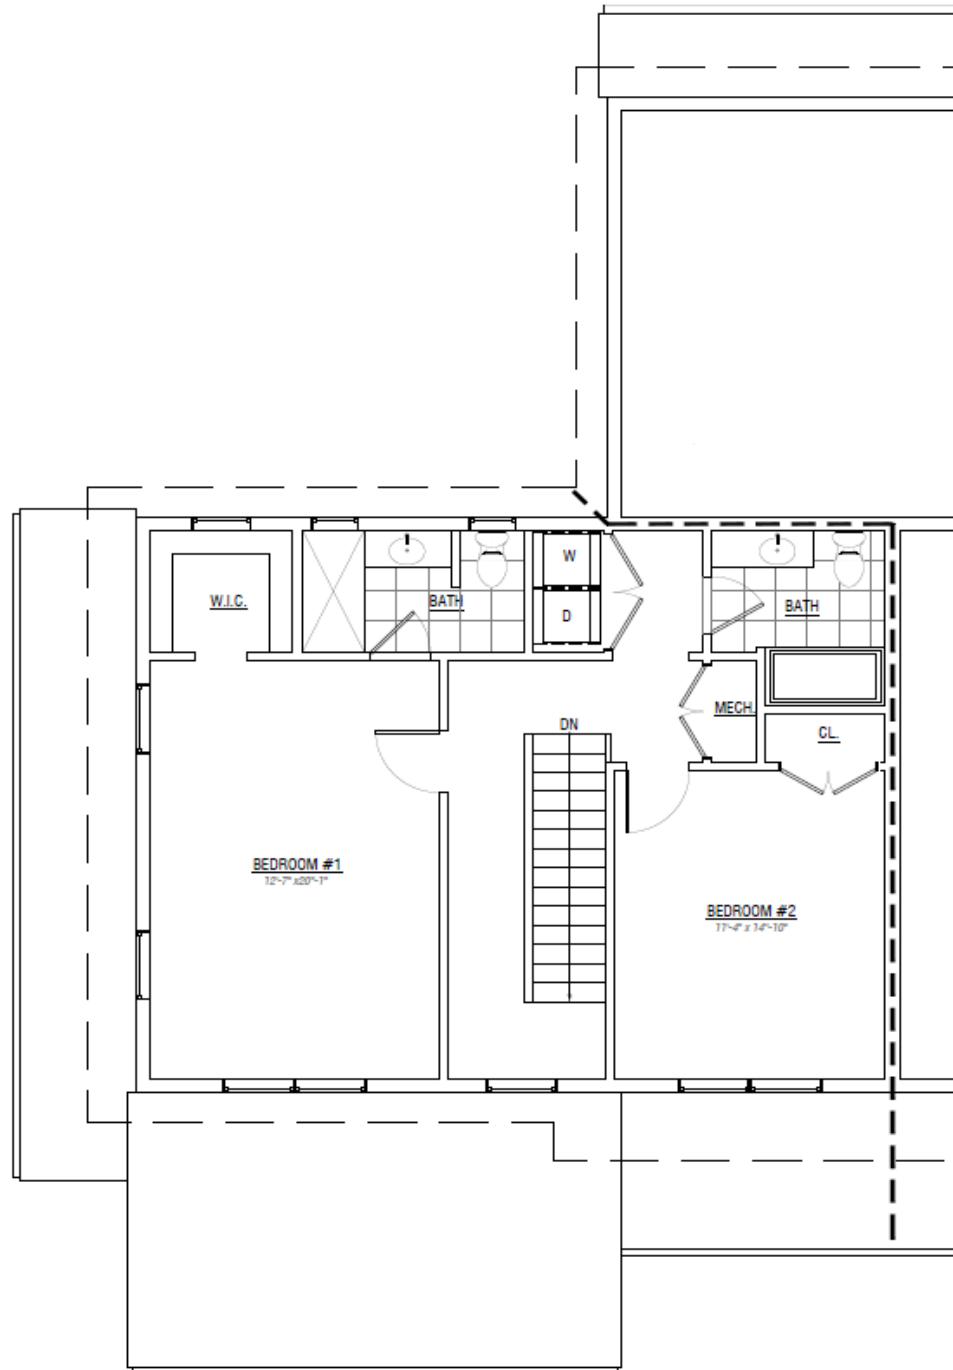

STOCKBRIDGE
LANDING

The Marshfield (E)

1,470 Sq. Ft.
Basement Plan

FOR MARKETING PURPOSES ONLY – SUBJECT TO CHANGE WITHOUT NOTICE

STOCKBRIDGE
LANDING

The Marshfield (E)

1,470 Sq. Ft.
First Floor Plan

FOR MARKETING PURPOSES ONLY – SUBJECT TO CHANGE WITHOUT NOTICE

STOCKBRIDGE
LANDING

The Marshfield (E)

1,470 Sq. Ft.

Second Floor Plan

FOR MARKETING PURPOSES ONLY – SUBJECT TO CHANGE WITHOUT NOTICE