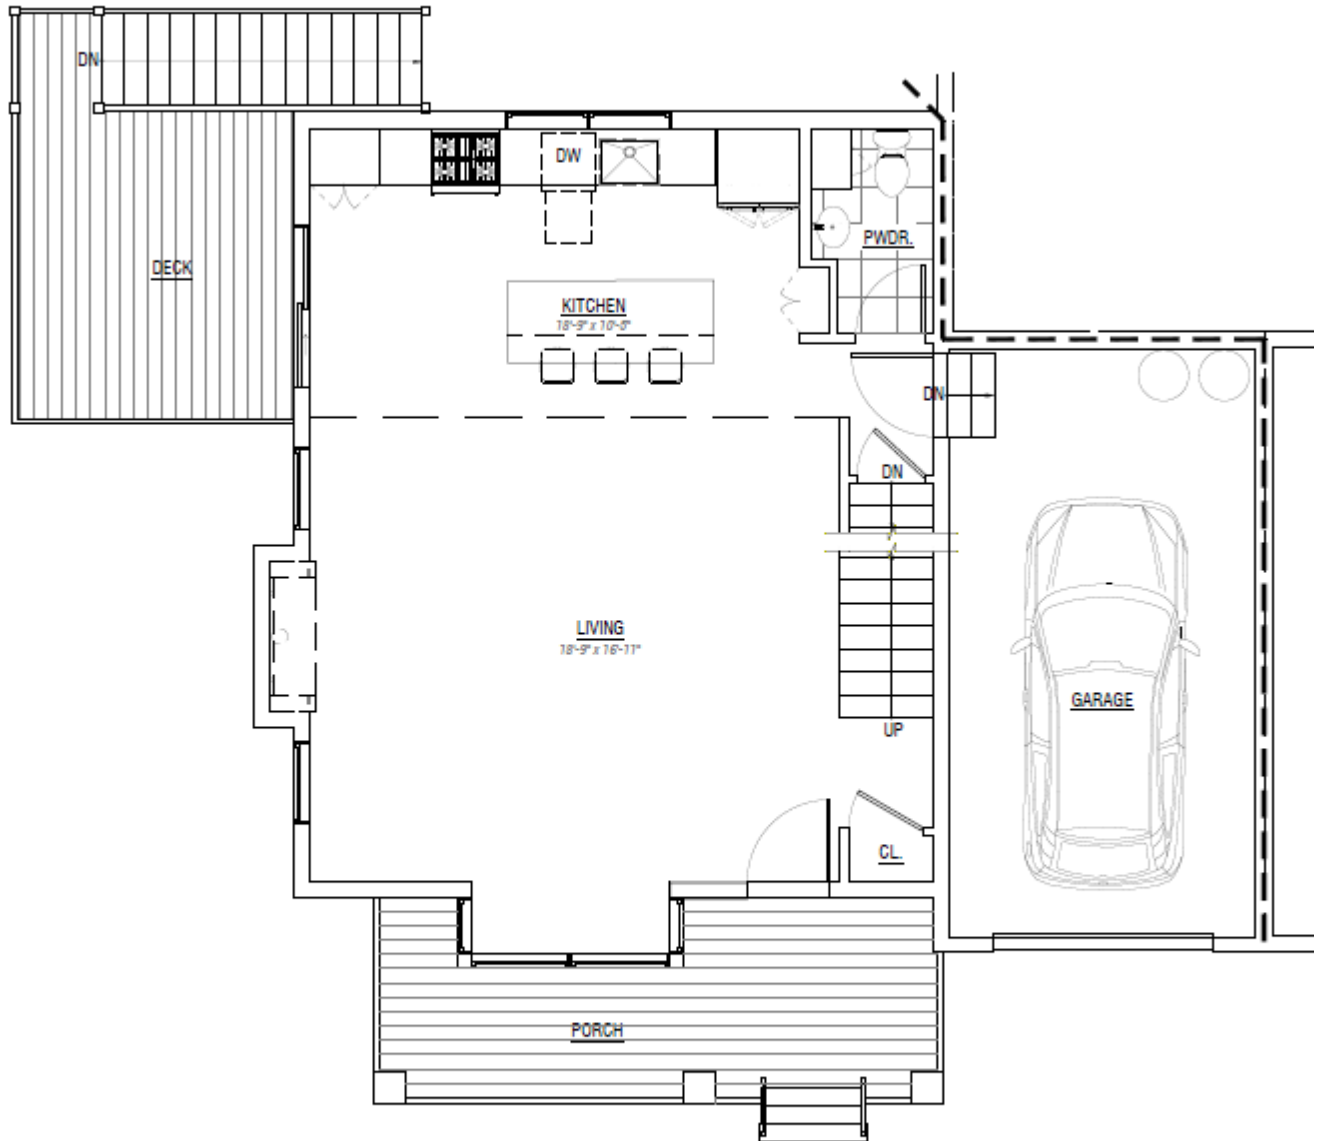

STOCKBRIDGE
LANDING

The Marshfield (E)

1,470 Sq. Ft.
Basement Plan

FOR MARKETING PURPOSES ONLY – SUBJECT TO CHANGE WITHOUT NOTICE

STOCKBRIDGE
LANDING

The Marshfield (E)

1,470 Sq. Ft.
First Floor Plan

FOR MARKETING PURPOSES ONLY – SUBJECT TO CHANGE WITHOUT NOTICE

STOCKBRIDGE
LANDING

The Marshfield (E)

1,470 Sq. Ft.

Second Floor Plan

FOR MARKETING PURPOSES ONLY – SUBJECT TO CHANGE WITHOUT NOTICE