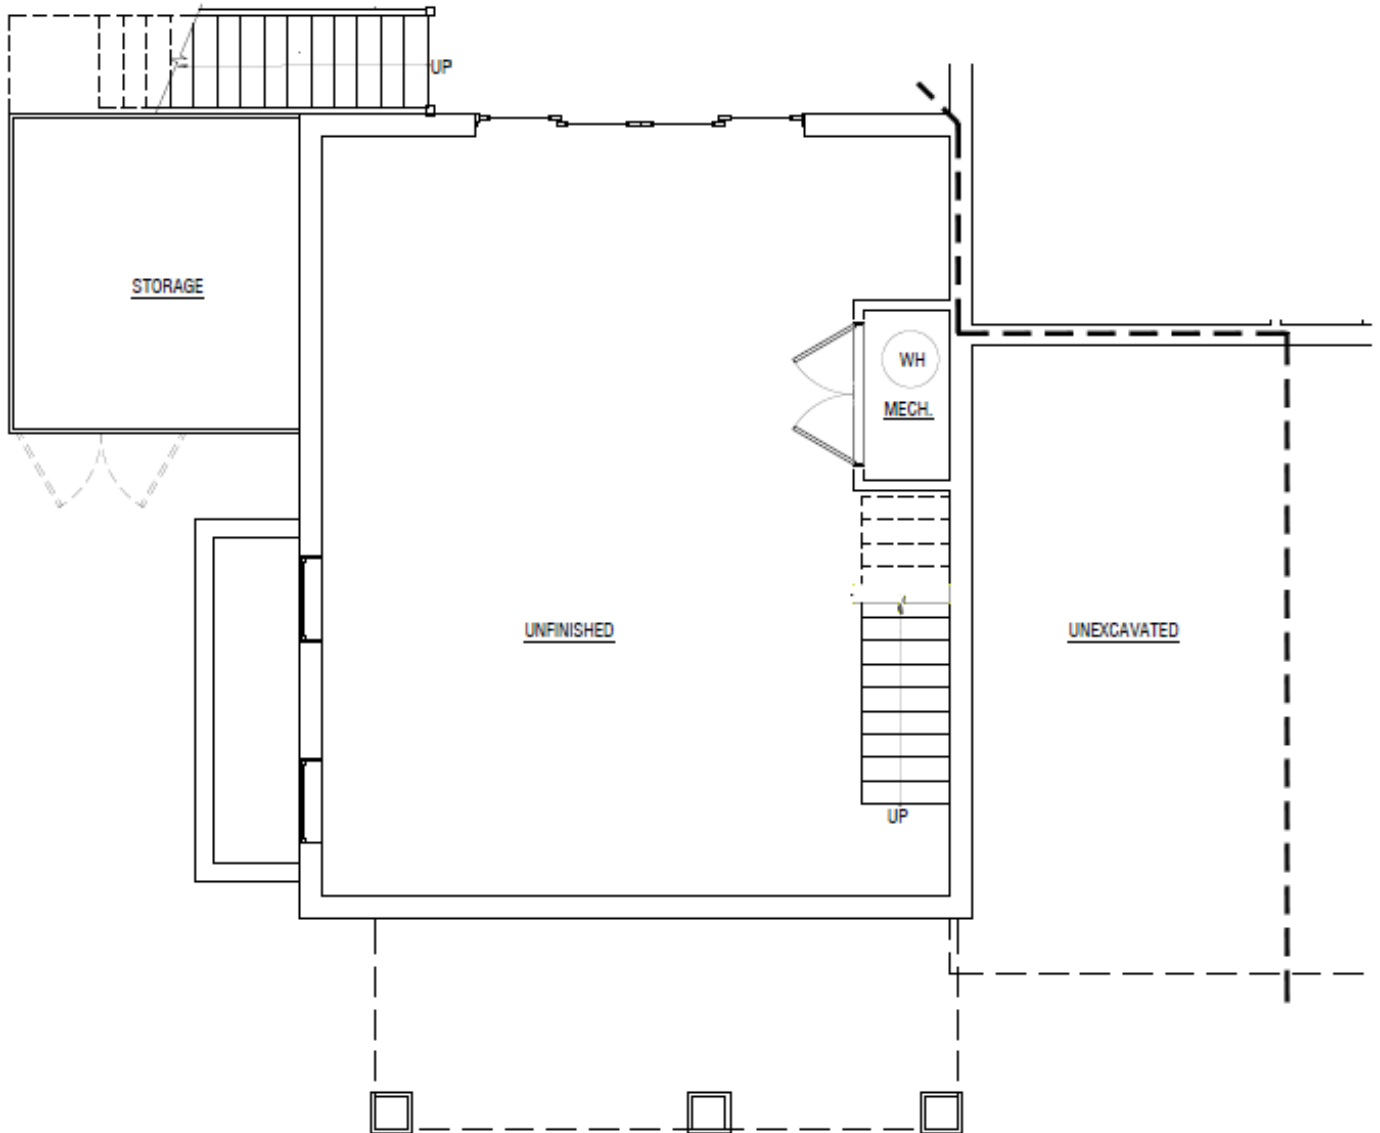

STOCKBRIDGE
LANDING

The Marshfield (E)

1,470 Sq. Ft.
Basement Plan

FOR MARKETING PURPOSES ONLY – SUBJECT TO CHANGE WITHOUT NOTICE

STOCKBRIDGE
LANDING

The Marshfield (E)

1,470 Sq. Ft.
First Floor Plan

FOR MARKETING PURPOSES ONLY – SUBJECT TO CHANGE WITHOUT NOTICE

STOCKBRIDGE
LANDING

The Marshfield (E)

1,470 Sq. Ft.

Second Floor Plan

FOR MARKETING PURPOSES ONLY – SUBJECT TO CHANGE WITHOUT NOTICE