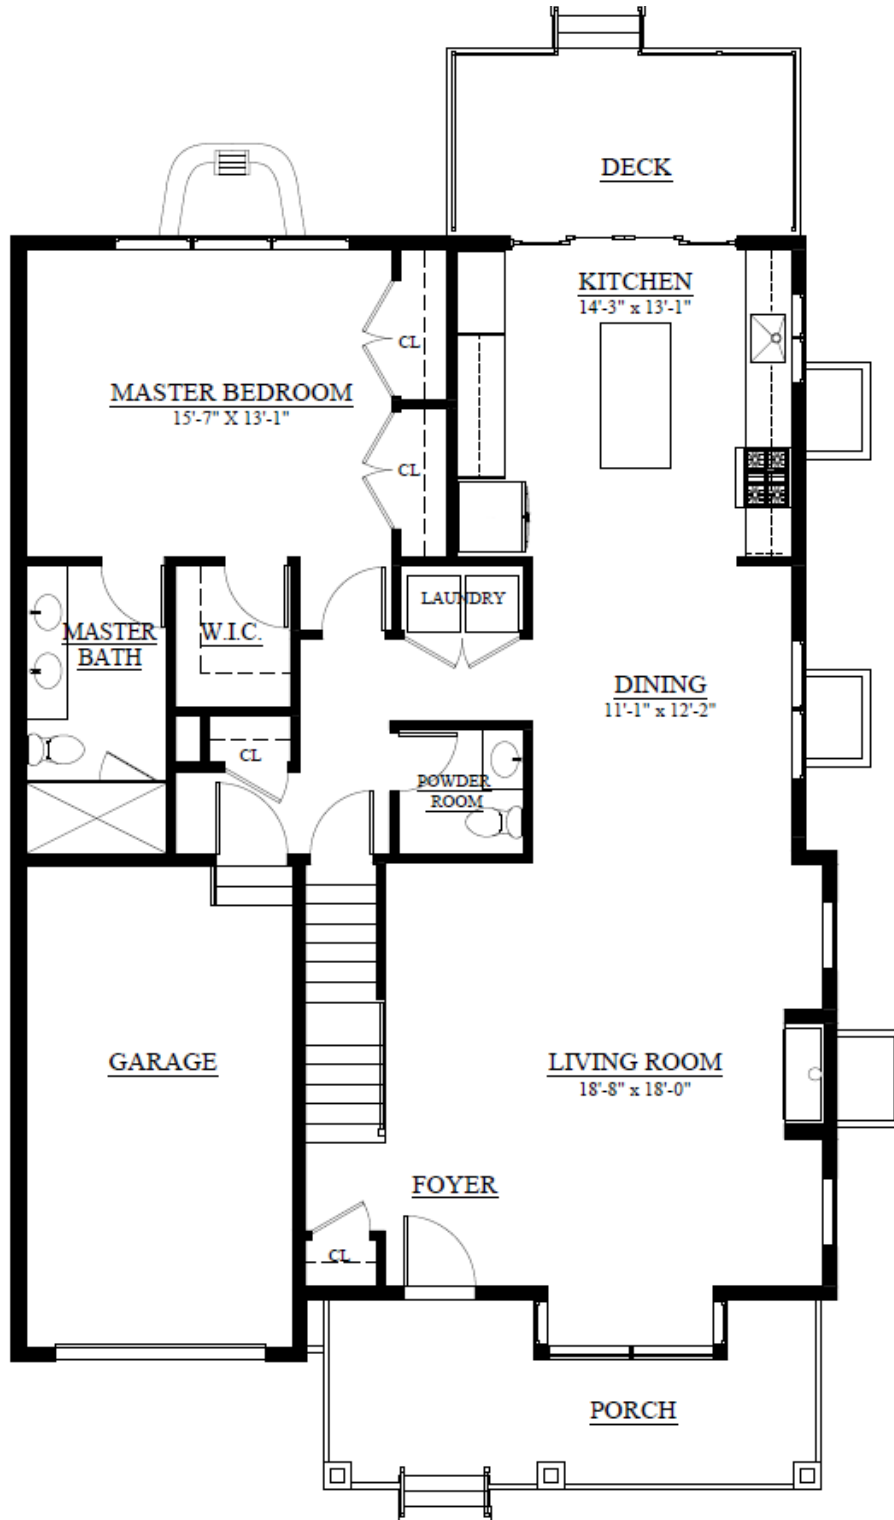

# The Cohasset (B)

2,095 Sq. Ft  
Basement Plan

FOR MARKETING PURPOSES ONLY – SUBJECT TO CHANGE WITHOUT NOTICE

STOCKBRIDGE  
LANDING

# The Cohasset (B)

2,095 Sq. Ft

Basement Upgrade 1 Plan

FOR MARKETING PURPOSES ONLY – SUBJECT TO CHANGE WITHOUT NOTICE

STOCKBRIDGE  
LANDING

# The Cohasset (B)

2,095 Sq. Ft

Unfinished Basement 2 Plan

FOR MARKETING PURPOSES ONLY – SUBJECT TO CHANGE WITHOUT NOTICE

STOCKBRIDGE  
LANDING

# The Cohasset (B)

2,095 Sq. Ft  
First Floor Plan

FOR MARKETING PURPOSES ONLY – SUBJECT TO CHANGE WITHOUT NOTICE

STOCKBRIDGE  
LANDING