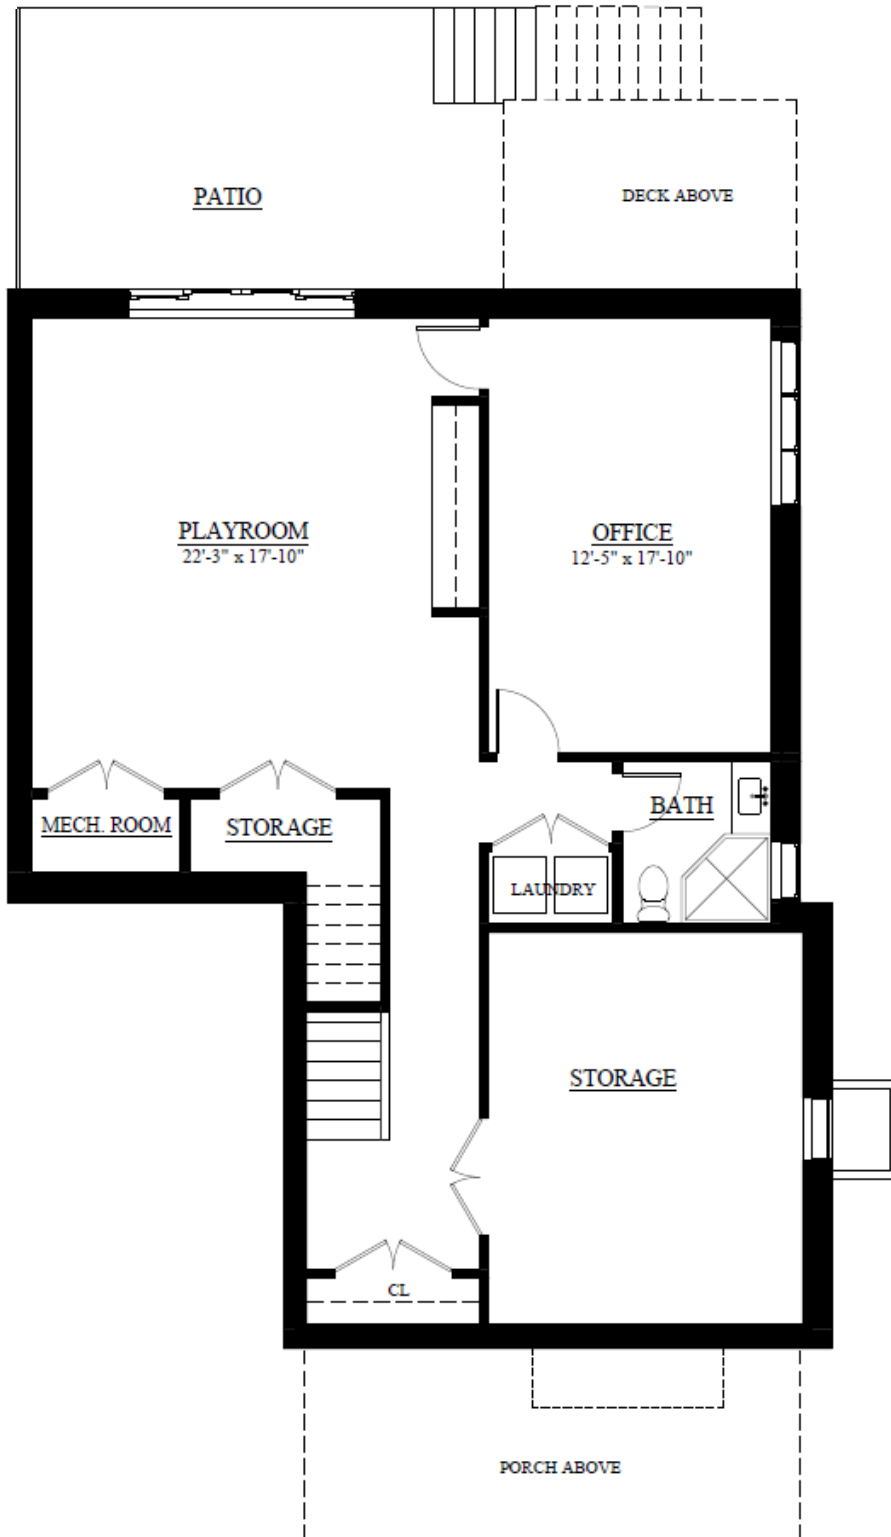

# The Cohasset (B)

2,095 Sq. Ft  
Basement Plan

FOR MARKETING PURPOSES ONLY – SUBJECT TO CHANGE WITHOUT NOTICE

STOCKBRIDGE  
LANDING

# The Cohasset (B)

2,095 Sq. Ft

Basement Upgrade 1 Plan

FOR MARKETING PURPOSES ONLY – SUBJECT TO CHANGE WITHOUT NOTICE

STOCKBRIDGE  
LANDING

# The Cohasset (B)

2,095 Sq. Ft

Unfinished Basement 2 Plan

FOR MARKETING PURPOSES ONLY – SUBJECT TO CHANGE WITHOUT NOTICE

STOCKBRIDGE  
LANDING

# The Cohasset (B)

2,095 Sq. Ft  
First Floor Plan

FOR MARKETING PURPOSES ONLY – SUBJECT TO CHANGE WITHOUT NOTICE

STOCKBRIDGE  
LANDING