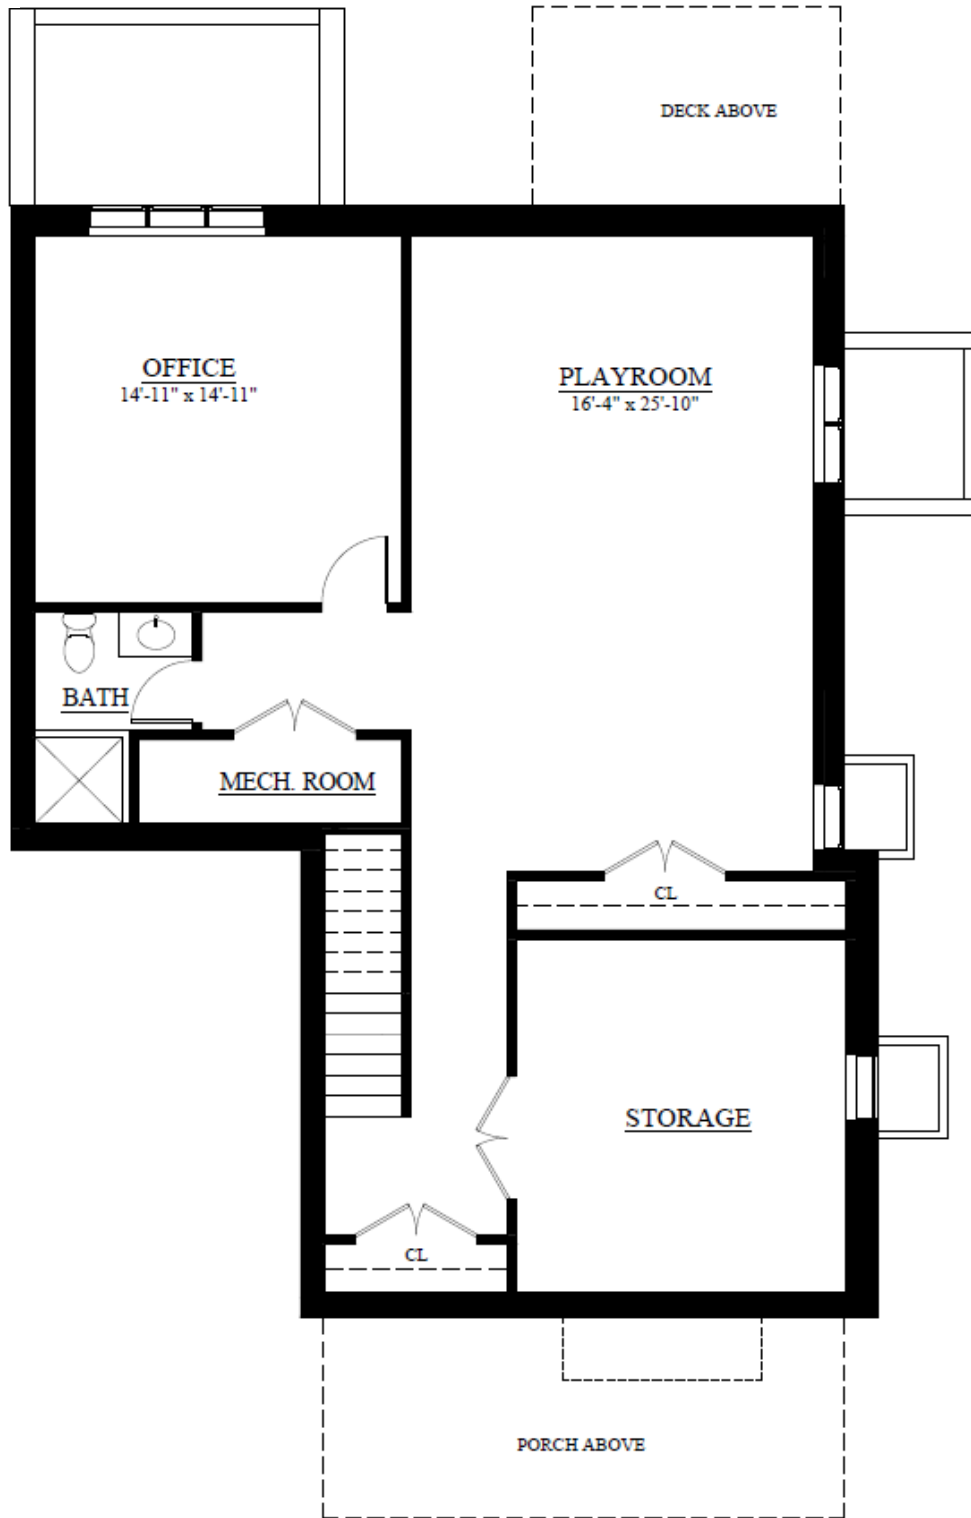

# The Cohasset (B)

2,095 Sq. Ft  
Basement Plan

FOR MARKETING PURPOSES ONLY – SUBJECT TO CHANGE WITHOUT NOTICE

STOCKBRIDGE  
LANDING

# The Cohasset (B)

2,095 Sq. Ft

Basement Upgrade 1 Plan

FOR MARKETING PURPOSES ONLY – SUBJECT TO CHANGE WITHOUT NOTICE

STOCKBRIDGE  
LANDING

# The Cohasset (B)

2,095 Sq. Ft  
First Floor Plan

FOR MARKETING PURPOSES ONLY – SUBJECT TO CHANGE WITHOUT NOTICE

STOCKBRIDGE  
LANDING

# The Cohasset (B)

2,095 Sq. Ft

Optional Second Floor Plan

FOR MARKETING PURPOSES ONLY – SUBJECT TO CHANGE WITHOUT NOTICE