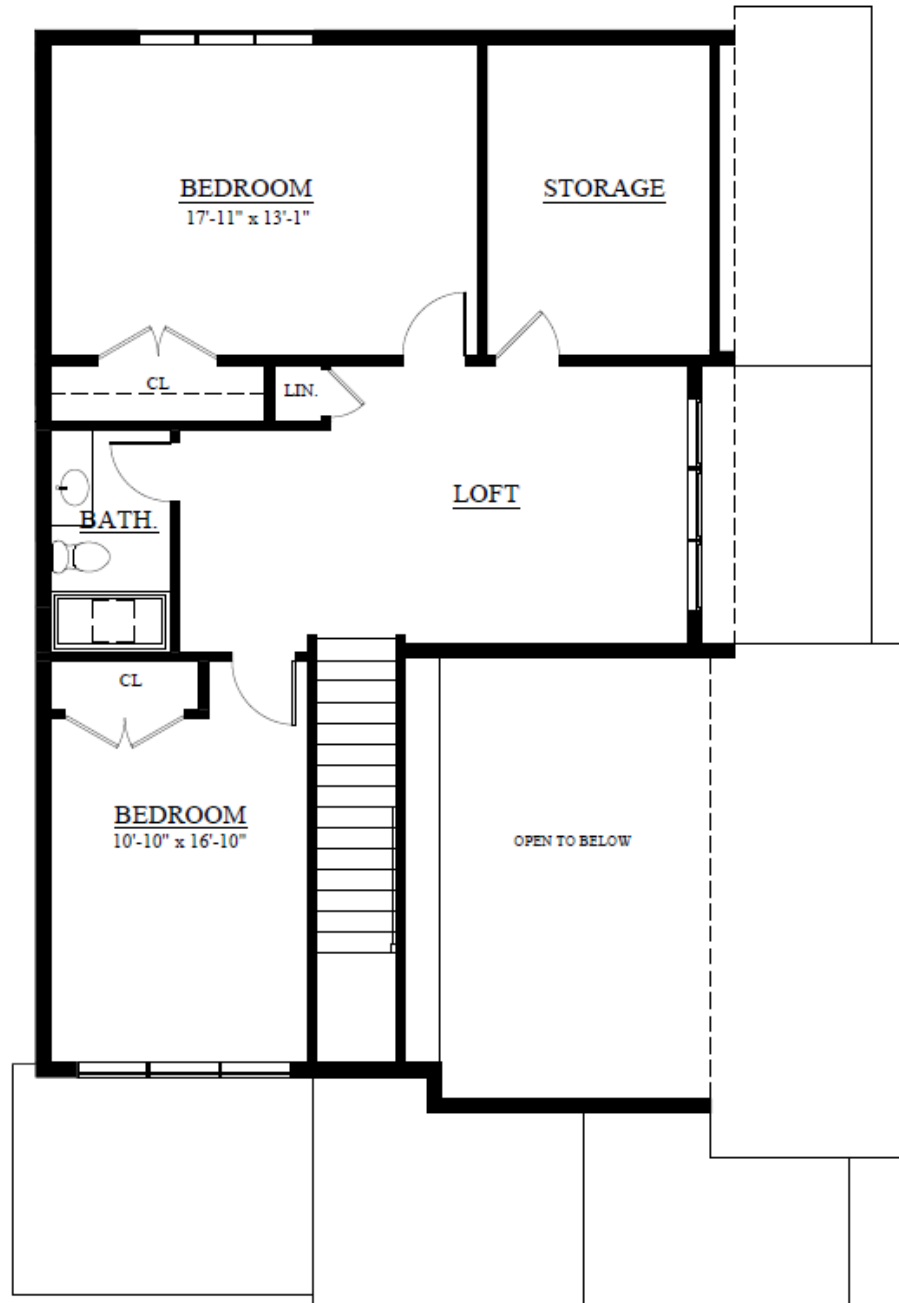

# The Cohasset (B)

2,095 Sq. Ft  
Basement Plan

FOR MARKETING PURPOSES ONLY – SUBJECT TO CHANGE WITHOUT NOTICE

STOCKBRIDGE  
LANDING

# The Cohasset (B)

2,095 Sq. Ft  
First Floor Plan

FOR MARKETING PURPOSES ONLY – SUBJECT TO CHANGE WITHOUT NOTICE

STOCKBRIDGE  
LANDING

# The Cohasset (B)

2,095 Sq. Ft  
Second Floor Plan

FOR MARKETING PURPOSES ONLY – SUBJECT TO CHANGE WITHOUT NOTICE

STOCKBRIDGE  
LANDING

# The Cohasset (B)

2,095 Sq. Ft

Optional Second Floor Plan

FOR MARKETING PURPOSES ONLY – SUBJECT TO CHANGE WITHOUT NOTICE