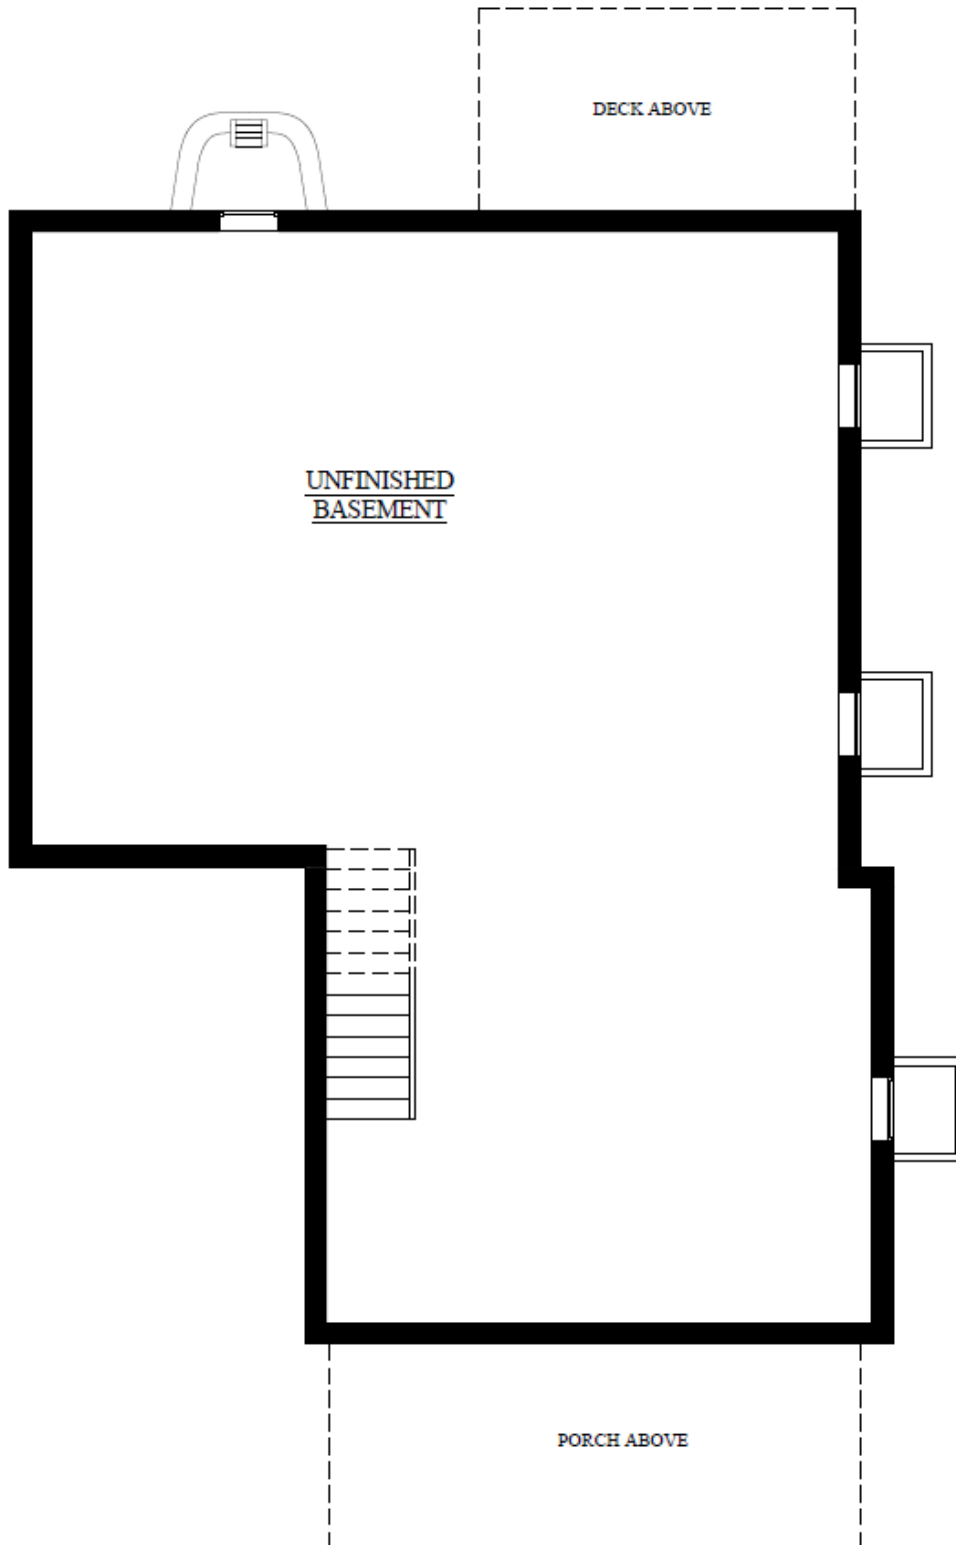

# The Cohasset (B)

2,095 Sq. Ft  
Basement Plan

FOR MARKETING PURPOSES ONLY – SUBJECT TO CHANGE WITHOUT NOTICE

STOCKBRIDGE  
LANDING

# The Cohasset (B)

2,095 Sq. Ft

Basement Upgrade 1 Plan

FOR MARKETING PURPOSES ONLY – SUBJECT TO CHANGE WITHOUT NOTICE

STOCKBRIDGE  
LANDING

# The Cohasset (B)

2,095 Sq. Ft  
First Floor Plan

FOR MARKETING PURPOSES ONLY – SUBJECT TO CHANGE WITHOUT NOTICE

STOCKBRIDGE  
LANDING

# The Cohasset (B)

2,095 Sq. Ft

Optional Second Floor Plan

FOR MARKETING PURPOSES ONLY – SUBJECT TO CHANGE WITHOUT NOTICE