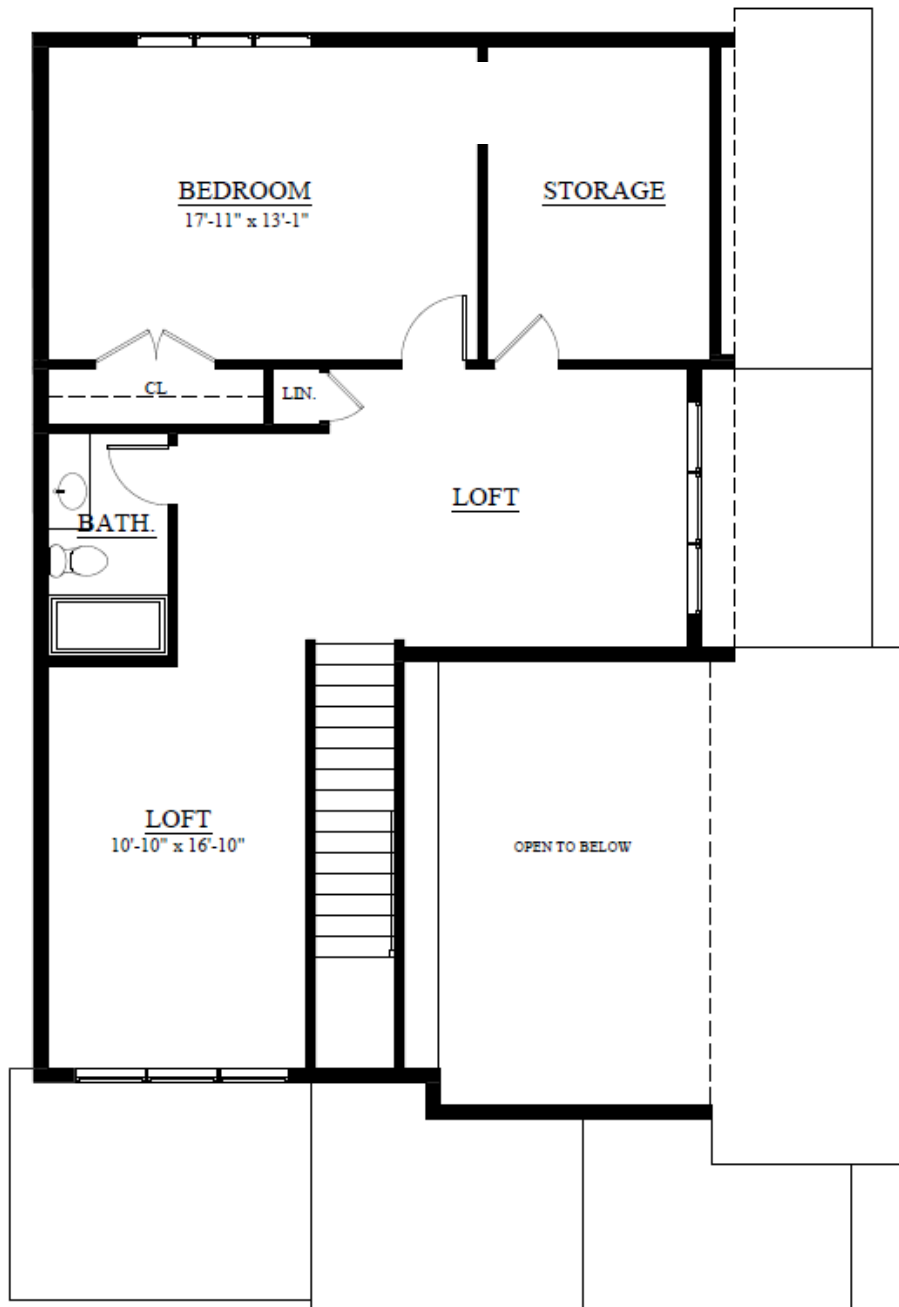

# The Cohasset (B)

2,095 Sq. Ft  
Basement Plan

FOR MARKETING PURPOSES ONLY – SUBJECT TO CHANGE WITHOUT NOTICE

STOCKBRIDGE  
LANDING

# The Cohasset (B)

2,095 Sq. Ft  
First Floor Plan

FOR MARKETING PURPOSES ONLY – SUBJECT TO CHANGE WITHOUT NOTICE

STOCKBRIDGE  
LANDING

# The Cohasset (B)

2,095 Sq. Ft  
Second Floor Plan

FOR MARKETING PURPOSES ONLY – SUBJECT TO CHANGE WITHOUT NOTICE

STOCKBRIDGE  
LANDING

# The Cohasset (B)

2,095 Sq. Ft

Optional Second Floor Plan

FOR MARKETING PURPOSES ONLY – SUBJECT TO CHANGE WITHOUT NOTICE